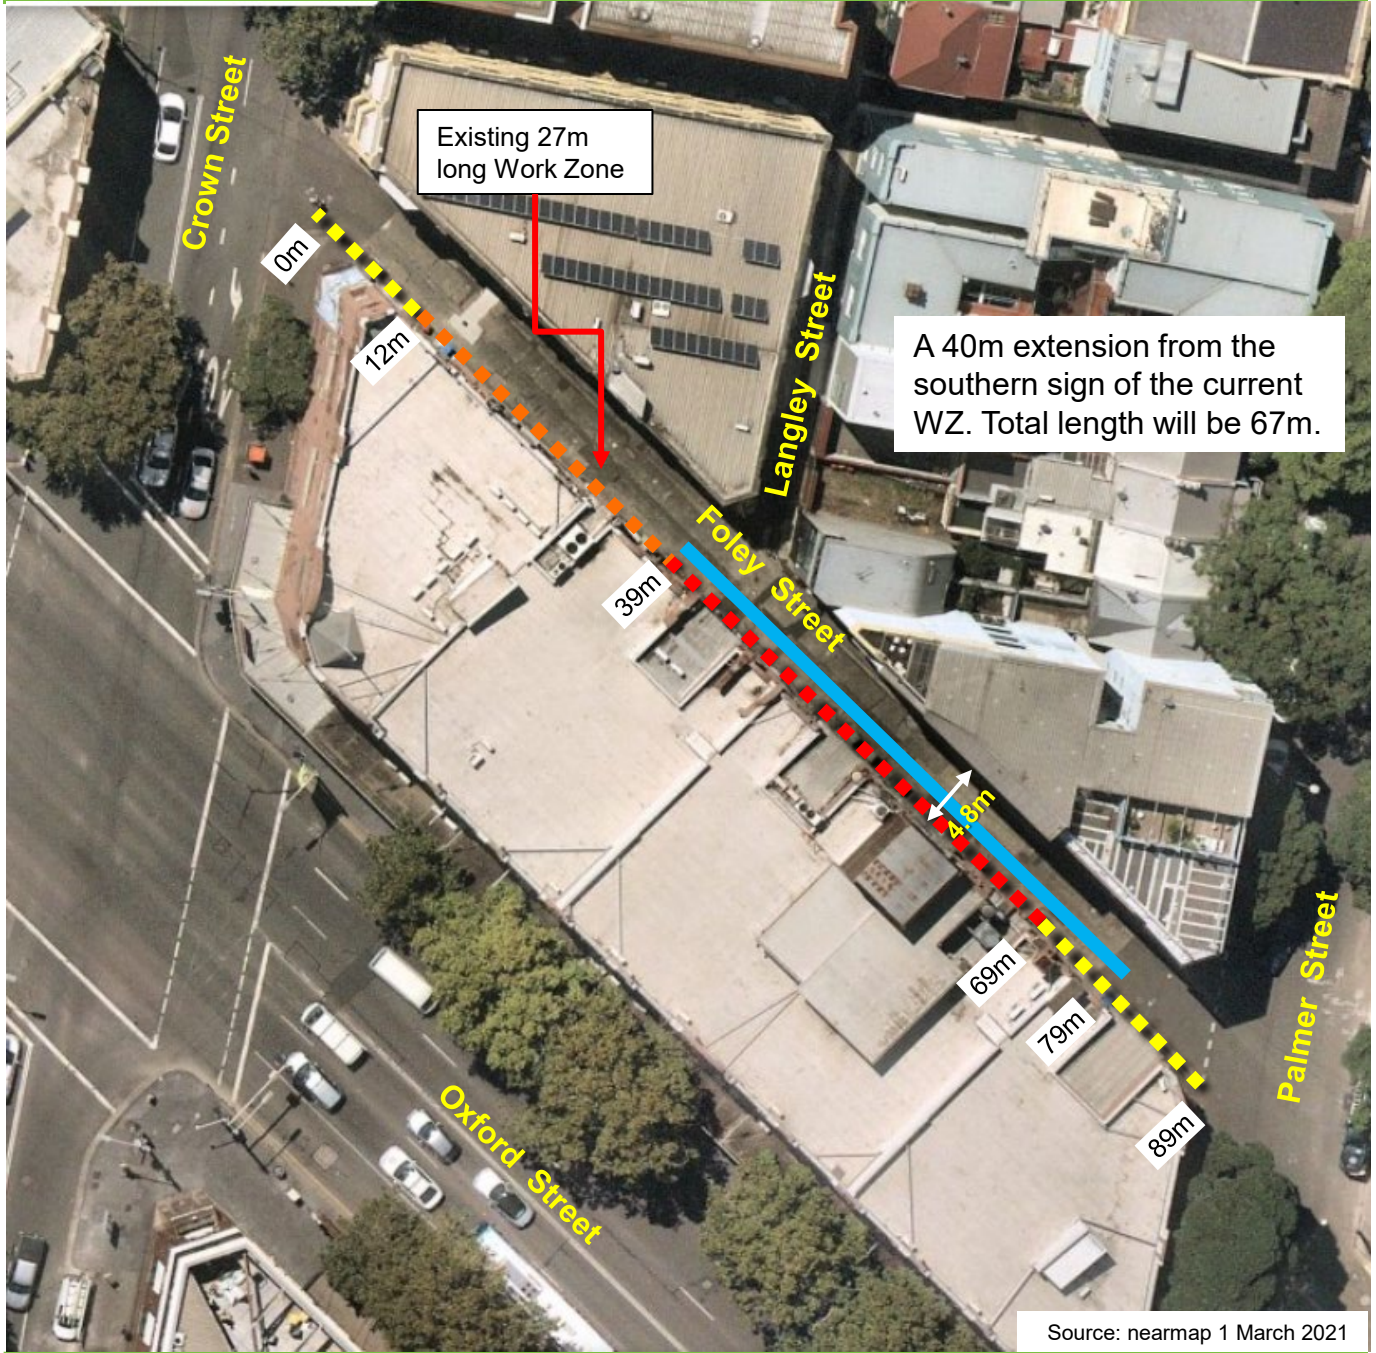

Foley Street, Darlinghurst between Crown and Palmer Streets Proposed Works Zone Extension

Existing

- No Stopping
- No Parking
- Works Zone
7.30am-5.30pm Mon-Fri
7.30am-3.30pm Sat
No Parking All Other Times

Proposed

- Works Zone
7.30am-5.30pm Mon-Fri
7.30am-3.30pm Sat
No Parking All Other Times